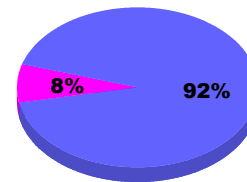

YTD Status Quo Clubs 2012-2013

Status Quo Clubs Compared to Status Quo Members

Legend: Status Quo Clubs (Cyan), Total Status Quo Members (Green)

MEMBERSHIP

Membership Results
2012-2013

Membership
2011-2012

Month	Net Memb Goal	Actual New Memb	Actual Dropped Memb	Gain/Loss of Memb	Gain/Loss of Memb
Jul/Aug/Sep		2	-2	0	0
Totals		2	-2	0	0

Membership Results 2012-2013

Goal, New, Dropped, Gain/Loss

Legend: Goal (Cyan), Actual (Green), Dropped (Yellow), Gain Loss (Purple)

Comparison of Membership Gain/Loss

Current Year Compared to the Previous Year

Legend: Current Year (Cyan), Previous Year (Green)

Gender Comparison 2012-2013

Jul/Aug/Sep

Legend: Male (Blue), Female (Pink)