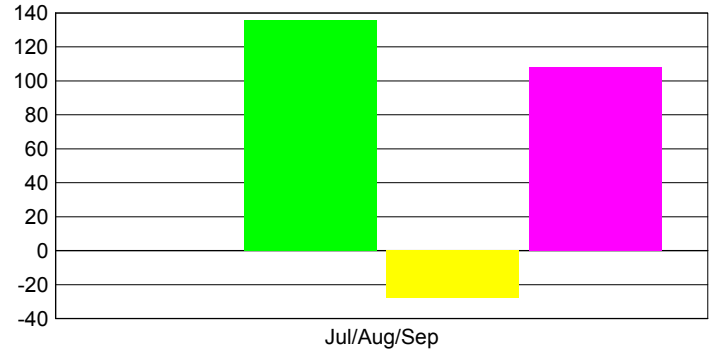

Club Results 2012-2013

Goal, New, Dropped, Gain/Loss

Legend: Goal (Cyan), Actual (Green), Dropped (Yellow), Gain Loss (Magenta)

Comparison of Club Gain/Loss

Current Year Compared to the Previous Year

Legend: Current Year (Cyan), Previous Year (Green)

YTD Status Quo Clubs 2012-2013

Status Quo Clubs Compared to Status Quo Members

Legend: Status Quo Clubs (Cyan), Total Status Quo Members (Green)

MEMBERSHIP

Membership Results
2012-2013

Membership
2011-2012

Month	Net Memb Goal	Actual New Memb	Actual Dropped Memb	Gain/Loss of Memb	Gain/Loss of Memb
Jul/Aug/Sep		136	-28	108	63
Totals		136	-28	108	63

Membership Results 2012-2013

Goal, New, Dropped, Gain/Loss

Legend: Goal (Cyan), Actual (Green), Dropped (Yellow), Gain Loss (Magenta)

Comparison of Membership Gain/Loss

Current Year Compared to the Previous Year

Legend: Current Year (Cyan), Previous Year (Green)

Gender Comparison 2012-2013

Jul/Aug/Sep

Legend: Male (Cyan), Female (Magenta)