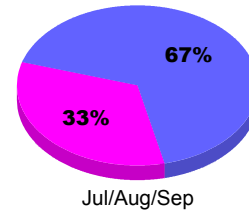

YTD Status Quo Clubs 2012-2013

Status Quo Clubs Compared to Status Quo Members

Legend: Status Quo Clubs (Cyan), Total Status Quo Members (Green)

MEMBERSHIP

Membership Results
2012-2013

Membership
2011-2012

Month	Net Memb Goal	Actual New Memb	Actual Dropped Memb	Gain/Loss of Memb	Gain/Loss of Memb
Jul/Aug/Sep		136	-28	108	63
Totals		136	-28	108	63

Membership Results 2012-2013

Goal, New, Dropped, Gain/Loss

Legend: Goal (Cyan), Actual (Green), Dropped (Yellow), Gain Loss (Magenta)

Comparison of Membership Gain/Loss

Current Year Compared to the Previous Year

Legend: Current Year (Cyan), Previous Year (Green)

Gender Comparison 2012-2013

Jul/Aug/Sep

Legend: Male (Cyan), Female (Magenta)